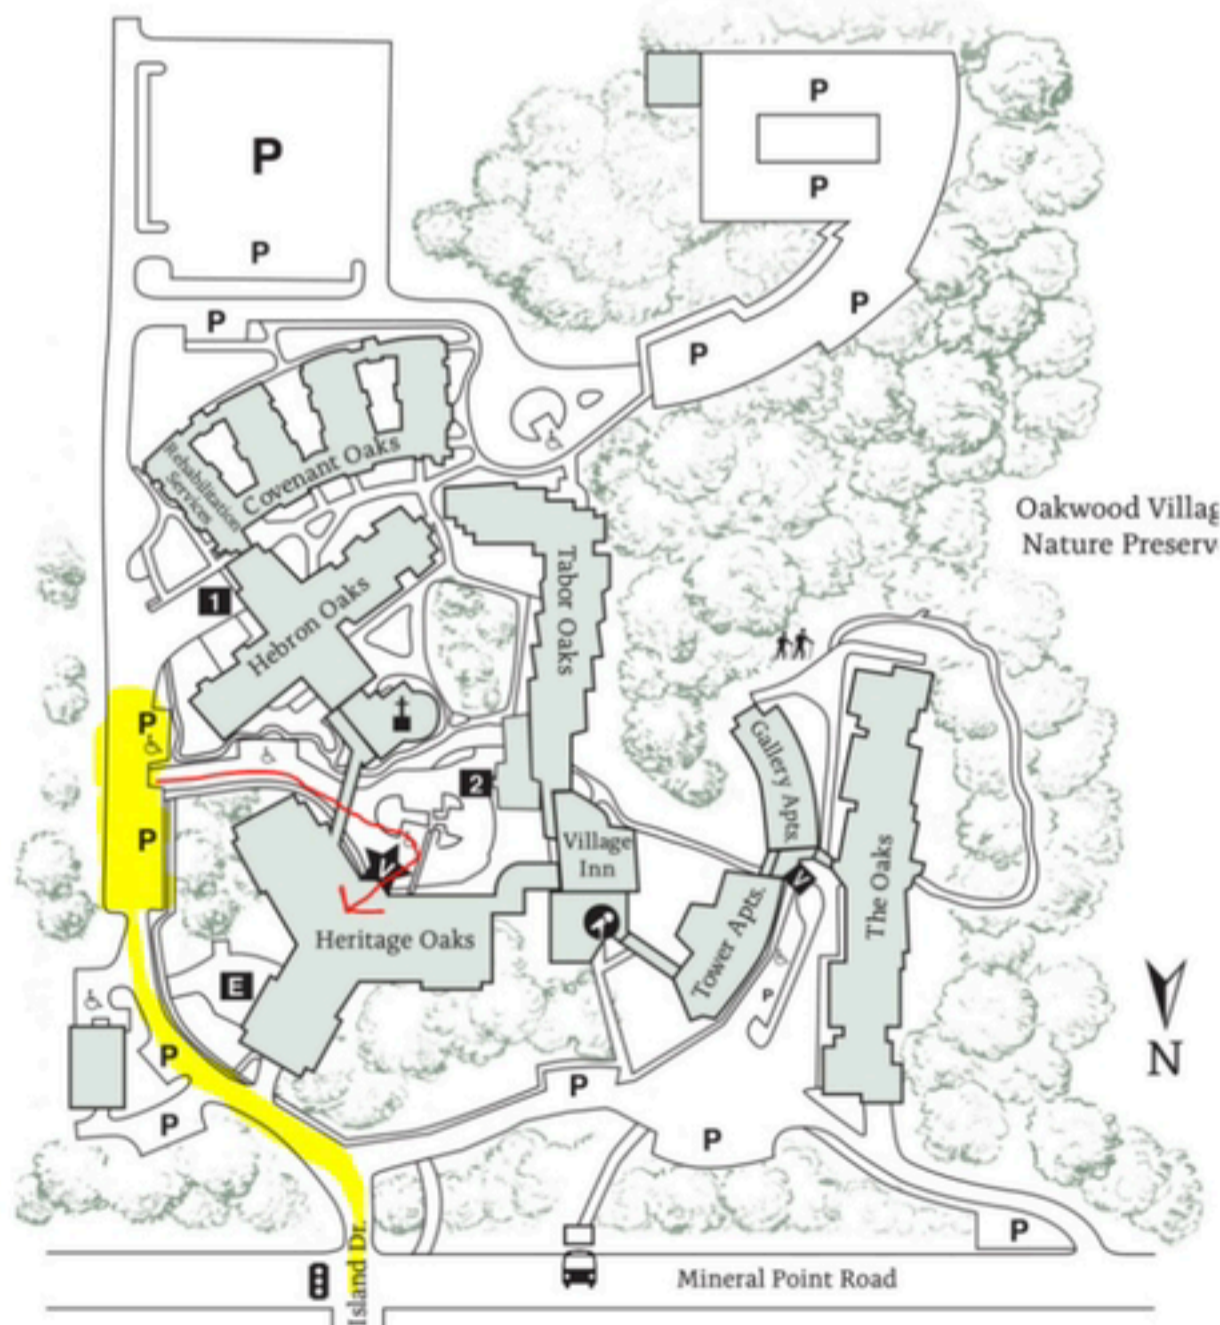

MEETING 7:00 p.m. at Oakwood Village

Nakoma Room

Directions to Oakwood Village meeting space:

Oakwood Village is located on Mineral Point Rd. in Madison. Turn south on Island and take the drive to the left. Go past the Resale Shop and park in the visitor parking. The Nakoma Room (next to the Westmoreland Room) can be found by entering the Heritage Oaks Building and After parking, walk to the Main Entrance (see red line on map below). After entering, go immediately to the right past the front desk to the Nakoma room. Tell Jane at the desk you are here for the Weavers Guild meeting. She will take your temperature, but you will not have to sign in at the kiosk. There is limited parking in front of the Heritage Oaks building.